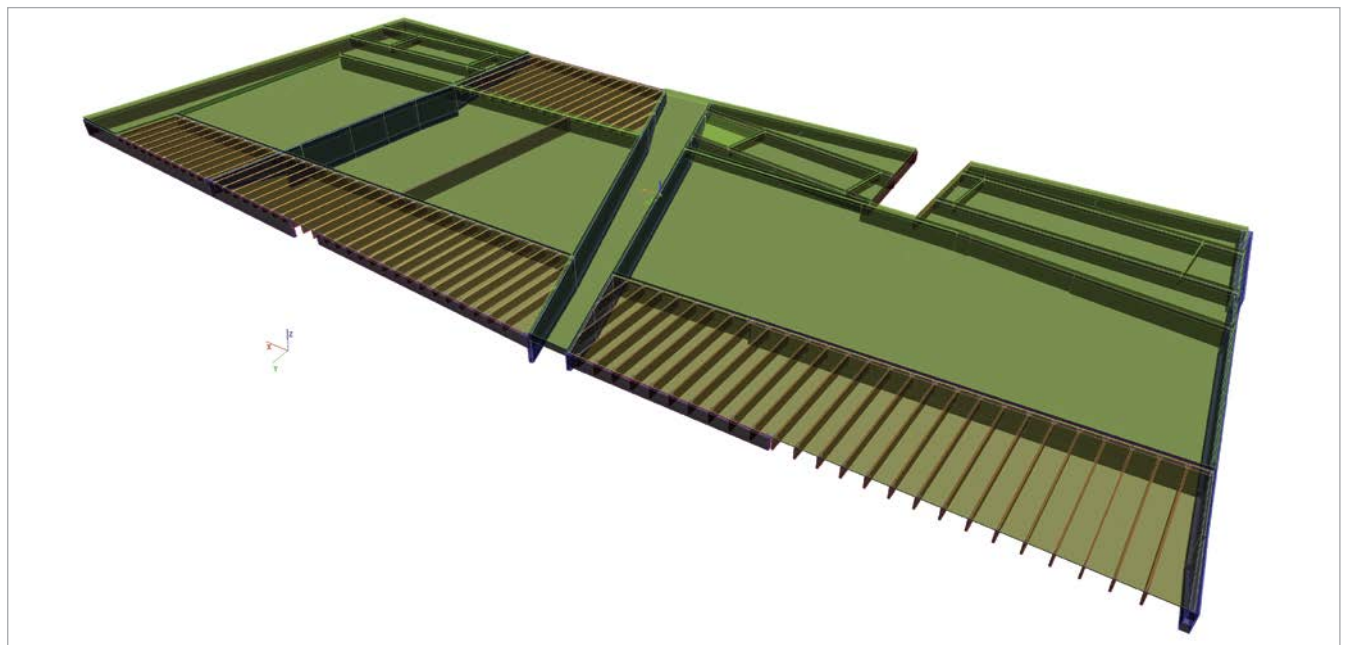

Owner Sokol Blosser Winery
 Architect Allied Works Architecture
 General Contractor R&H Construction
 Engineering Office KPFF Engineers
 Construction Period 09/2012 - 07/2013

The new 5,000-square-foot wood-framed building was created for a founder of Oregon's winemaking industry. In addition to a tasting room with wine bar and lounge, the building includes a kitchen and dining room, library, wine storage, and a sunken courtyard. The unique roof and ceiling shape were created using custom plywood box beams, with top and bottom chords shaped to follow the desired roof and ceiling lines. These beams cantilever 6 m+ (20'+) over a terrace, leaving dramatic open spaces that are not typically created with wood-framed structures.

Scia Engineer was chosen as the analysis package for the roof to accommodate the non-orthogonal, irregular design. Engineers utilized CAD drawings generated by the architect to lay out roof framing, which was then imported directly into Scia Engineer.

Fully modeling the plywood box beams with their varying depths created both a visual reference- useful for both the engineering and architecture teams- and a more accurate understanding of anticipated roof deflections under gravity, snow loads, and wind loading.