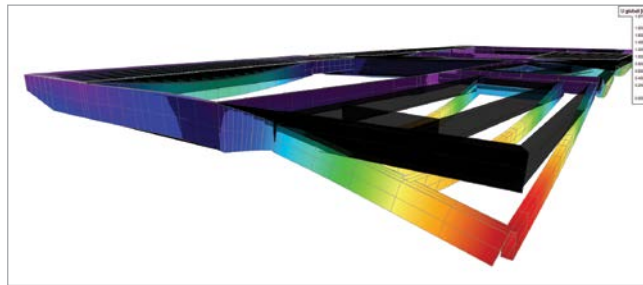

Owner Sokol Blosser Winery
 Architect Allied Works Architecture
 General Contractor R&H Construction
 Engineering Office KPFF Engineers
 Construction Period 09/2012 - 07/2013

The new 5,000-square-foot wood-framed building was created for a founder of Oregon's winemaking industry. In addition to a tasting room with wine bar and lounge, the building includes a kitchen and dining room, library, wine storage, and a sunken courtyard. The unique roof and ceiling shape were created using custom plywood box beams, with top and bottom chords shaped to follow the desired roof and ceiling lines. These beams cantilever 6 m+ (20'+) over a terrace, leaving dramatic open spaces that are not typically created with wood-framed structures.

Scia Engineer was chosen as the analysis package for the roof to accommodate the non-orthogonal, irregular design. Engineers utilized CAD drawings generated by the architect to lay out roof framing, which was then imported directly into Scia Engineer.

Fully modeling the plywood box beams with their varying depths created both a visual reference- useful for both the engineering and architecture teams- and a more accurate understanding of anticipated roof deflections under gravity, snow loads, and wind loading.