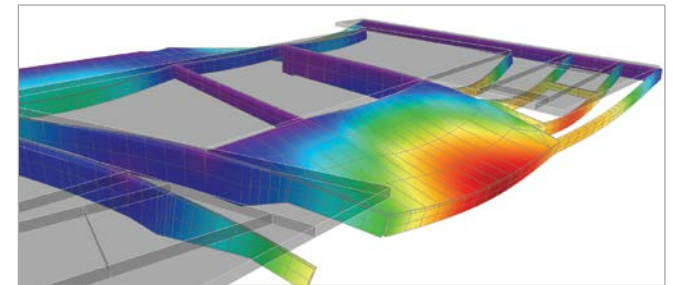

Owner Sokol Blosser Winery
 Architect Allied Works Architecture
 General Contractor R&H Construction
 Engineering Office KPFF Engineers
 Construction Period 09/2012 - 07/2013

The new 5,000-square-foot wood-framed building was created for a founder of Oregon's winemaking industry. In addition to a tasting room with wine bar and lounge, the building includes a kitchen and dining room, library, wine storage, and a sunken courtyard. The unique roof and ceiling shape were created using custom plywood box beams, with top and bottom chords shaped to follow the desired roof and ceiling lines. These beams cantilever 6 m+ (20'+) over a terrace, leaving dramatic open spaces that are not typically created with wood-framed structures.

Scia Engineer was chosen as the analysis package for the roof to accommodate the non-orthogonal, irregular design. Engineers utilized CAD drawings generated by the architect to lay out roof framing, which was then imported directly into Scia Engineer.

Fully modeling the plywood box beams with their varying depths created both a visual reference- useful for both the engineering and architecture teams- and a more accurate understanding of anticipated roof deflections under gravity, snow loads, and wind loading.